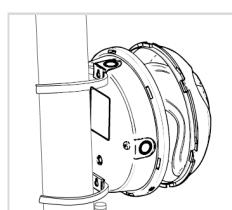

Color temperature

Indoor and Outdoor Use

LED device included

POSSIBLE USES

Channelling system with 3 push-through peripheral cable inputs for PG 9 or PG13.5 cable glands. 1 input on the base for cable gland.

Fixing on rectangular flush-mounted box.

Hook-on fixing (screw, nail).

Fixing onto pole by means of bands.

Can be used both indoors and outdoors.

Can be positioned both on the wall and ceiling.